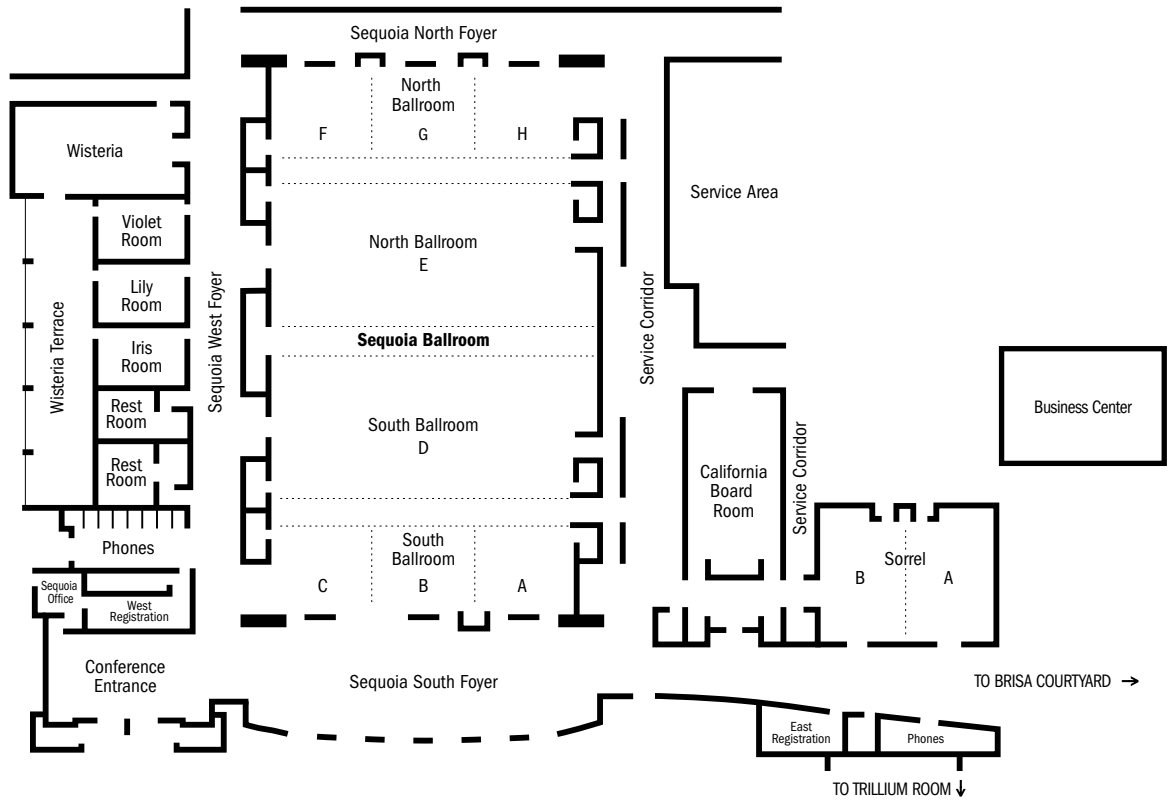

DISNEY'S GRAND CALIFORNIAN HOTEL® & SPA

ROOM	THEATER	SCHOOLROOM	U-SHAPE	CONFERENCE	BANQUET	RECEPTION	W X L	SQ. FT.	CEILING HT.
SEQUOIA BALLROOM	1,200	800	—	—	840	1,700	85' x 144'	11,900	23'
SEQUOIA NORTH BALLROOM (1/2)	600	400	—	—	420	836	85' x 72'	5,850	23'
SEQUOIA SOUTH BALLROOM (1/2)	600	400	—	—	420	836	85' x 72'	5,850	23'
SEQUOIA A, B & C	210	120	48	52	120	359	88' x 24'	2,510	23'
SEQUOIA A	70	40	14	16	40	49	33' x 24'	630	23'
SEQUOIA B	70	40	14	16	40	49	27' x 24'	630	23'
SEQUOIA C	70	40	14	16	40	49	26' x 24'	630	23'
SEQUOIA D	320	250	—	—	220	474	37' x 85'	3,315	23'
SEQUOIA E	320	250	—	—	220	474	38' x 85'	3,315	23'
SEQUOIA F, G & H	210	120	48	52	120	359	80' x 24'	2,510	23'
SEQUOIA F	70	40	14	16	40	49	26' x 24'	630	23'
SEQUOIA G	70	40	14	16	40	49	27' x 24'	630	23'
SEQUOIA H	70	40	14	16	40	49	26' x 24'	630	23'
SEQUOIA SOUTH FOYER	—	—	—	—	—	331	—	2,315	12' - 24'9"
WISTERIA ROOM	120	66	28	30	70	160	24' x 47'	1,115	20'6"
IRIS ROOM	40	24	14	16	20	49	15' x 22'	370	12'
LILY ROOM	40	24	14	16	20	49	15' x 22'	370	12'
VIOLET ROOM	40	24	14	16	20	49	15' x 22'	370	12'
CALIFORNIA BOARD ROOM (Curved Ceiling)	—	—	—	24*	—	—	25' x 46'	1,080	10' - 19'
SORREL ROOM (Coffered Ceiling)	168	84	40	44	120	180	48' x 34'	1,610	12' - 13'6"
SORREL A	70	50	16	20	50	90	24' x 34'	795	12' - 13'6"
SORREL B	70	50	16	20	50	90	24' x 34'	800	12' - 13'6"

Listed capacities do not include audio visual or other additional equipment.

* Using existing executive chairs. With use of banquet chairs, seating capacity is 30.

DISNEY'S GRAND CALIFORNIAN HOTEL® & SPA

* Brisa Courtyard should be used in it's entirety.