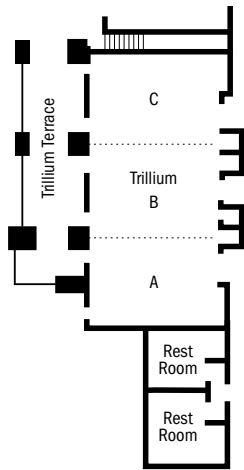

TO SEQUOIA BALLROOM ↑