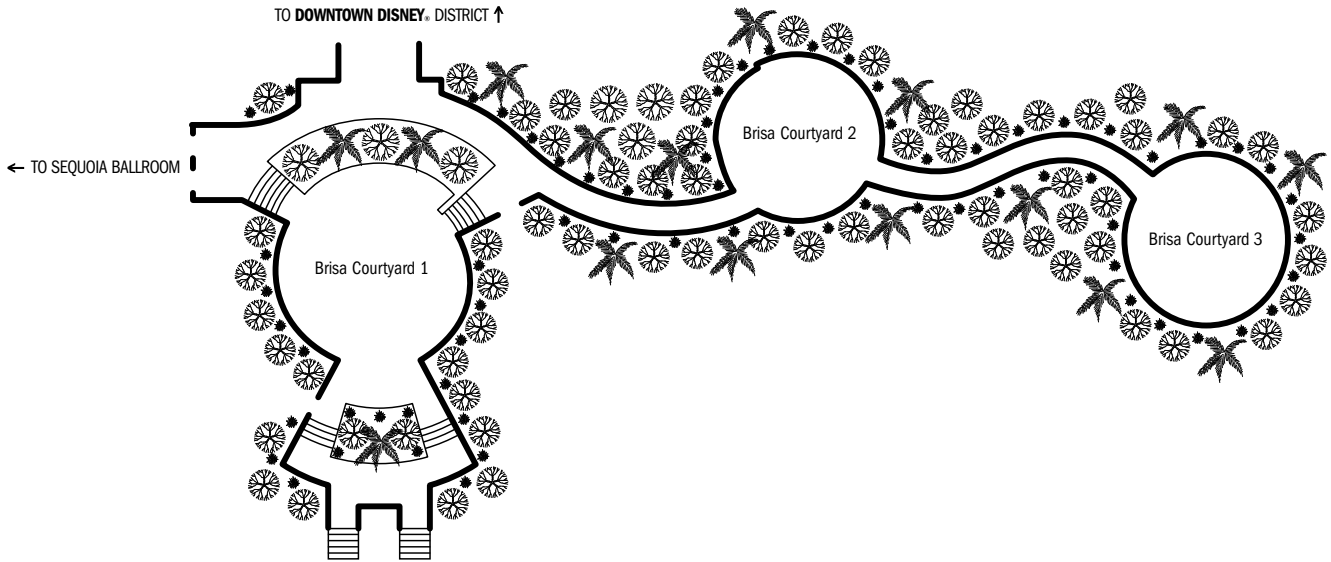

DISNEY'S GRAND CALIFORNIAN HOTEL® & SPA

ROOM	THEATER	SCHOOLROOM	U-SHAPE	CONFERENCE	BANQUET	RECEPTION	W X L	SQ. FT.	CEILING HT.
SEQUOIA BALLROOM	1,200	800	—	—	840	1,700	85' x 144'	11,900	23'
SEQUOIA NORTH BALLROOM (1/2)	600	400	—	—	420	836	85' x 72'	5,850	23'
SEQUOIA SOUTH BALLROOM (1/2)	600	400	—	—	420	836	85' x 72'	5,850	23'
SEQUOIA A, B & C	210	120	48	52	120	359	88' x 24'	2,510	23'
SEQUOIA A	70	40	14	16	40	49	33' x 24'	630	23'
SEQUOIA B	70	40	14	16	40	49	27' x 24'	630	23'
SEQUOIA C	70	40	14	16	40	49	26' x 24'	630	23'
SEQUOIA D	320	250	—	—	220	474	37' x 85'	3,315	23'
SEQUOIA E	320	250	—	—	220	474	38' x 85'	3,315	23'
SEQUOIA F, G & H	210	120	48	52	120	359	80' x 24'	2,510	23'
SEQUOIA F	70	40	14	16	40	49	26' x 24'	630	23'
SEQUOIA G	70	40	14	16	40	49	27' x 24'	630	23'
SEQUOIA H	70	40	14	16	40	49	26' x 24'	630	23'
SEQUOIA SOUTH FOYER	—	—	—	—	—	331	—	2,315	12' - 24'9"
WISTERIA ROOM	120	66	28	30	70	160	24' x 47'	1,115	20'6"
IRIS ROOM	40	24	14	16	20	49	15' x 22'	370	12'
LILY ROOM	40	24	14	16	20	49	15' x 22'	370	12'
VIOLET ROOM	40	24	14	16	20	49	15' x 22'	370	12'
CALIFORNIA BOARD ROOM (Curved Ceiling)	—	—	—	24*	—	—	25' x 46'	1,080	10' - 19'
SORREL ROOM (Coffered Ceiling)	168	84	40	44	120	180	48' x 34'	1,610	12' - 13'6"
SORREL A	70	50	16	20	50	90	24' x 34'	795	12' - 13'6"
SORREL B	70	50	16	20	50	90	24' x 34'	800	12' - 13'6"

Listed capacities do not include audio visual or other additional equipment.

* Using existing executive chairs. With use of banquet chairs, seating capacity is 30.

DISNEY'S GRAND CALIFORNIAN HOTEL® & SPA

* Brisa Courtyard should be used in it's entirety.